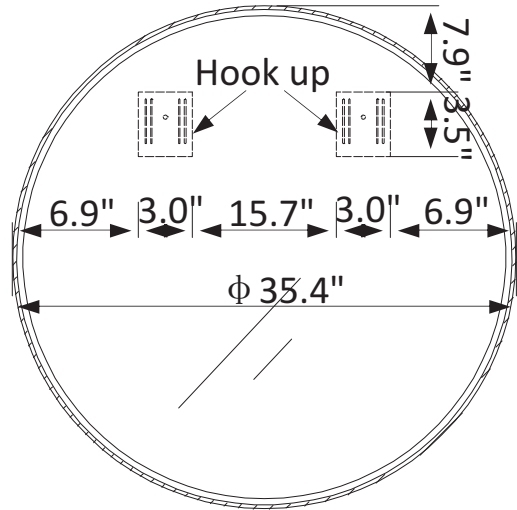

# INSTALLATION SPECIFICATION

Model No.:	803336-MIR-BB
Finish:	Brushed black
Mount type:	Wall-mounted
Orientation:	Vertical
Material:	Aluminum
Storage included:	No
Overall size:	35.4"W x 35.4"D x 2.0"H
Net weight:	19.6 lbs
Lens material:	5mm lens

# 36"

### Bathroom Mirror

All measurements are approximate. Measurements may vary +/- 1/2

Aluminum section