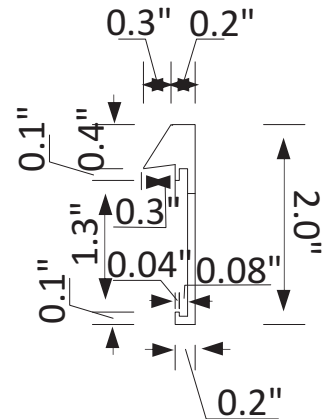

# INSTALLATION SPECIFICATION

Model No.:	803336-MIR-BB
Finish:	Brushed black
Mount type:	Wall-mounted
Orientation:	Vertical
Material:	Aluminum
Storage included:	No
Overall size:	35.4"W x 35.4"D x 2.0"H
Net weight:	19.6 lbs
Lens material:	5mm lens

# 36"

### Bathroom Mirror

All measurements are approximate. Measurements may vary +/- 1/2

Aluminum section