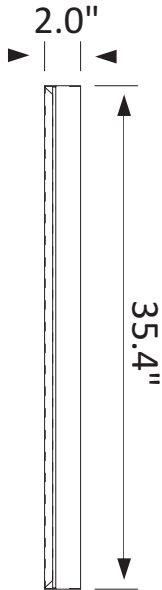

# INSTALLATION SPECIFICATION

Model No.:	803336-MIR-BB
Finish:	Brushed black
Mount type:	Wall-mounted
Orientation:	Vertical
Material:	Aluminum
Storage included:	No
Overall size:	35.4"W x 35.4"D x 2.0"H
Net weight:	19.6 lbs
Lens material:	5mm lens

# 36"

### Bathroom Mirror

All measurements are approximate. Measurements may vary +/- 1/2

Aluminum section